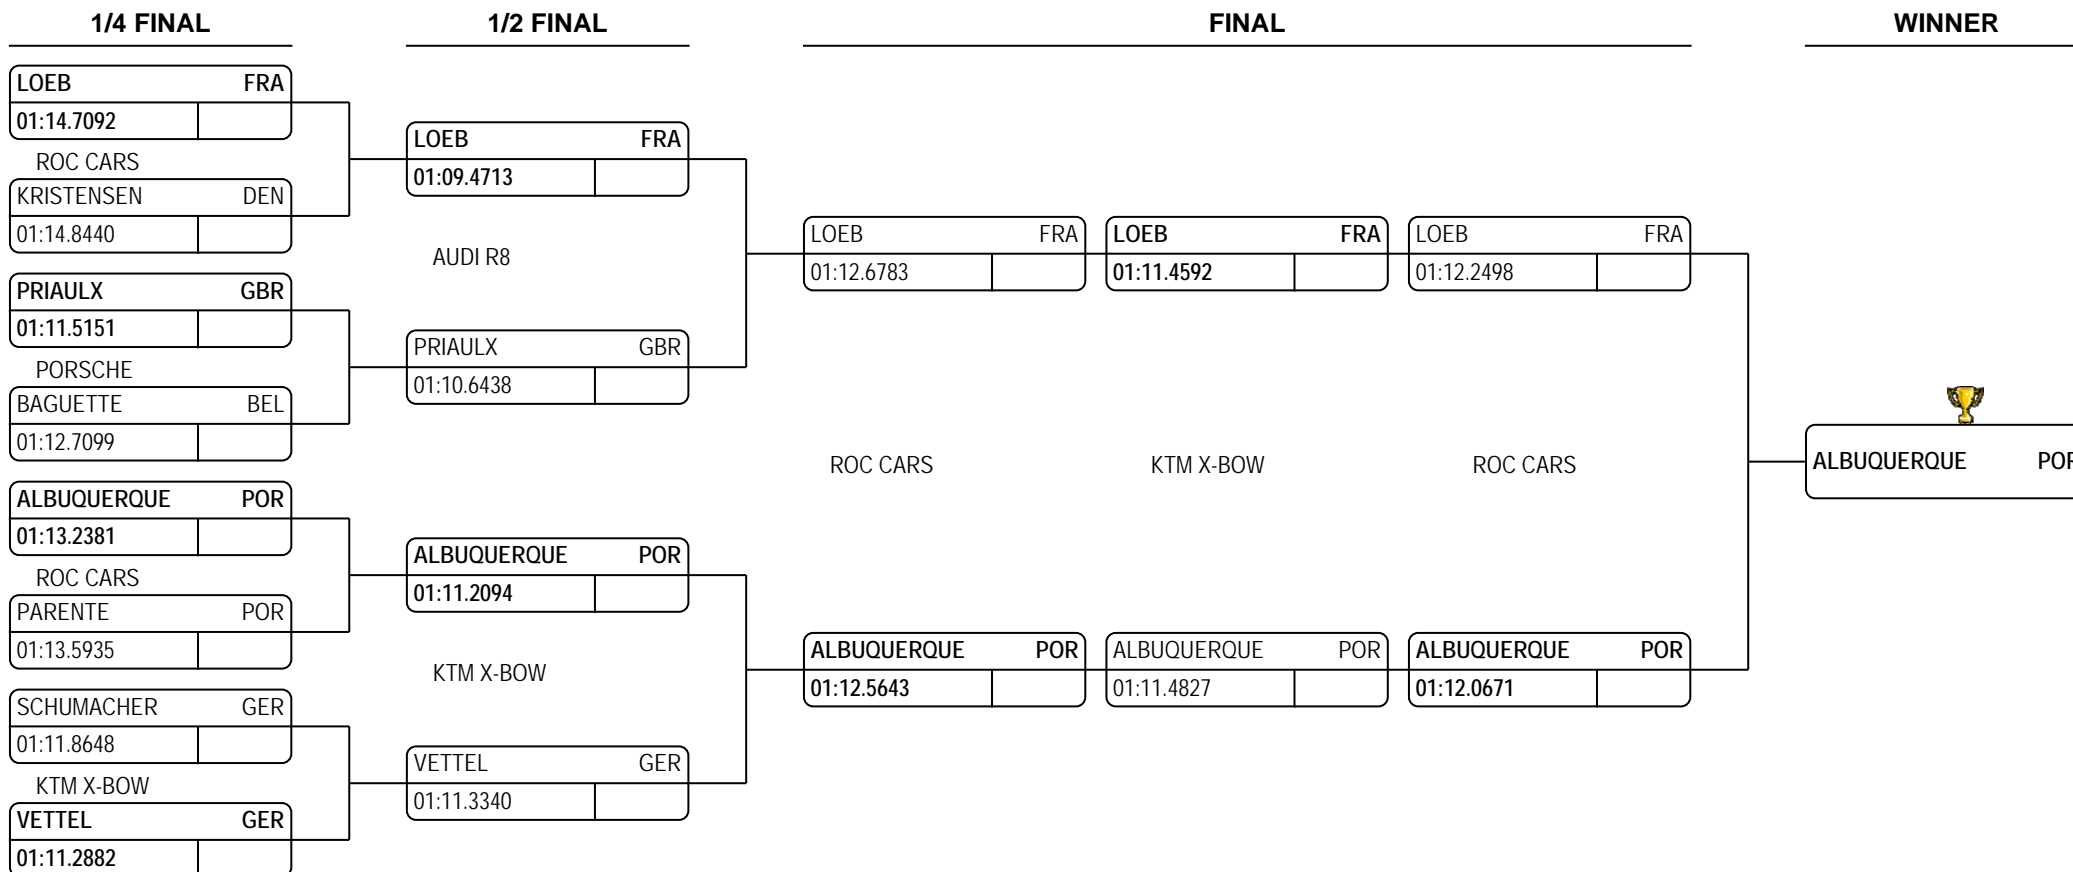

The highlighted driver indicates the winner of the round

Esprit Arena, Düsseldorf
 Circuit Length = 548 metres
 Weather / Track: Night / Dry

These Results are provisional until the conclusion of any judicial and technical matters.

Race Director:	Stewards:	Timekeeper:
----------------	-----------	-------------

Race of Champions

Race of Champions

The highlighted driver indicates the winner of the round

Esprit Arena, Düsseldorf
 Circuit Length = 548 metres
 Weather / Track: Night / Dry