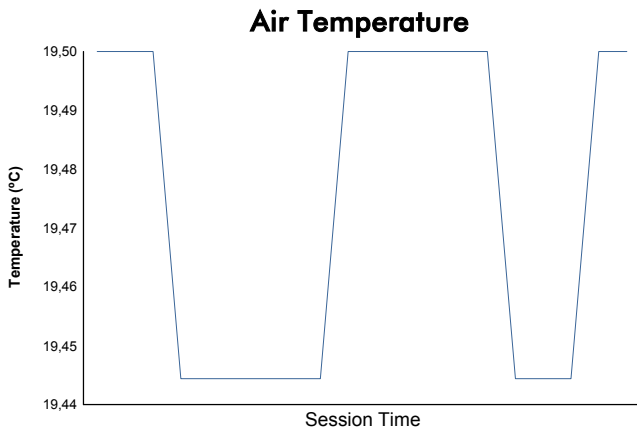

Round 1 - Beijing ePrix

FIA Formula E Championship

Super Pole

Weather Report

Official Timekeeper

Track Status: **DRY**