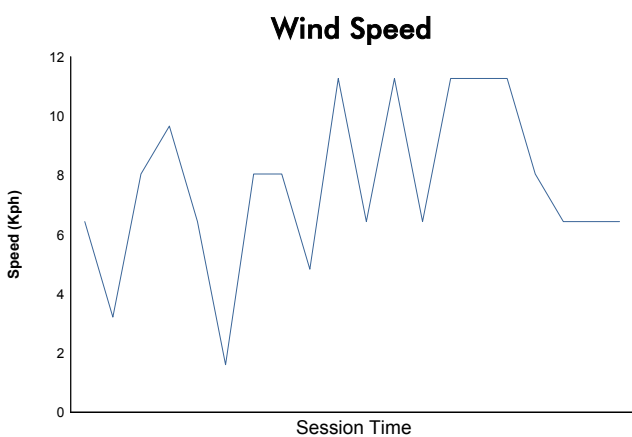

Round 1 - Beijing ePrix

FIA Formula E Championship

Super Pole

Weather Report

Official Timekeeper

Track Status: **DRY**