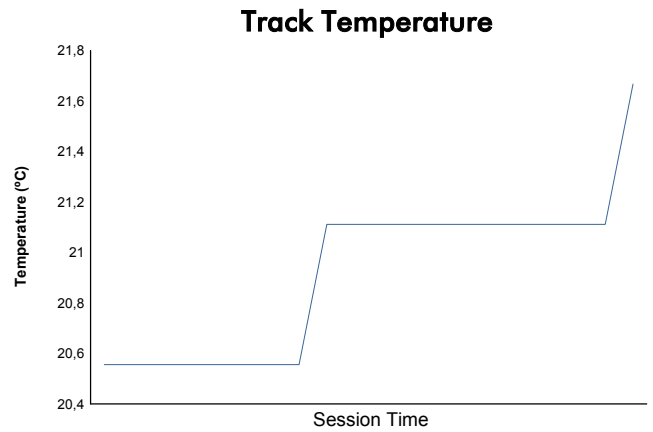

Round 1 - Beijing ePrix

FIA Formula E Championship

Super Pole

Weather Report

Official Timekeeper

Track Status: **DRY**