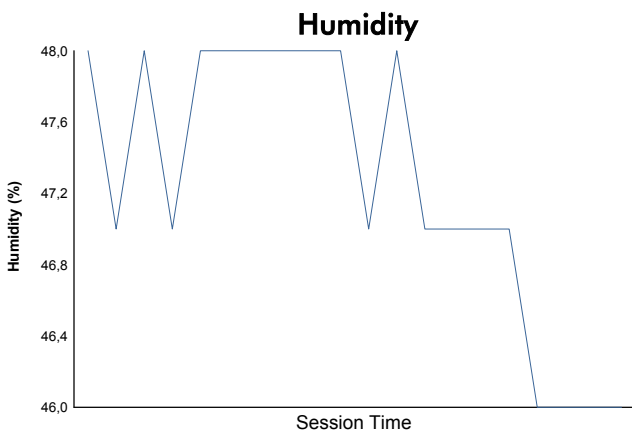

Round 1 - Beijing ePrix

FIA Formula E Championship

Super Pole

Weather Report

Official Timekeeper

Track Status: **DRY**