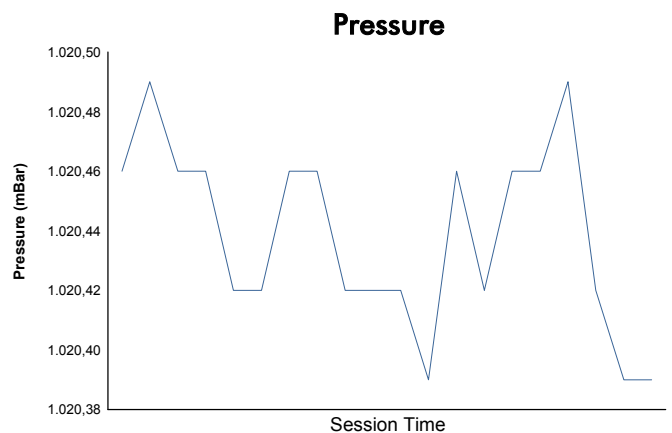

Round 1 - Beijing ePrix

FIA Formula E Championship

Super Pole

Weather Report

Official Timekeeper

Track Status: **DRY**