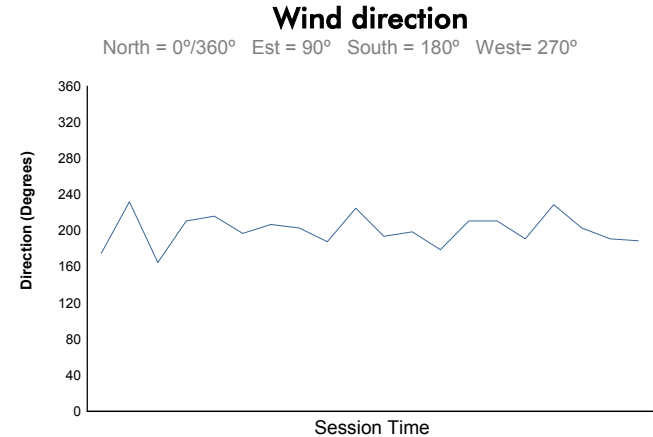

Round 1 - Beijing ePrix

FIA Formula E Championship

Super Pole

Weather Report

Official Timekeeper

Track Status: **DRY**