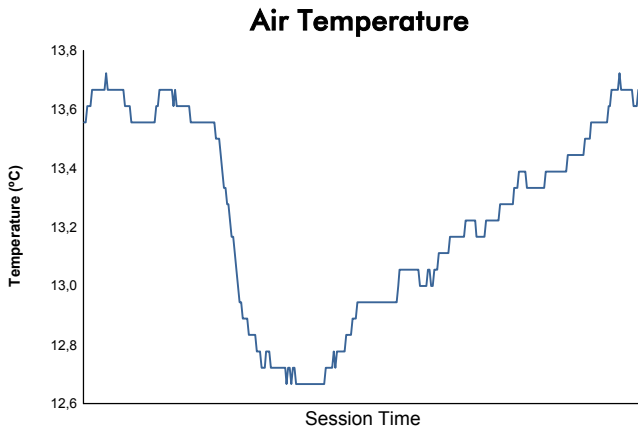

Computerised results and timing service

**6 Hours of Shanghai**  
**FIA WEC**  
**Race**  
**Weather Report**

Track Status:

**WET**