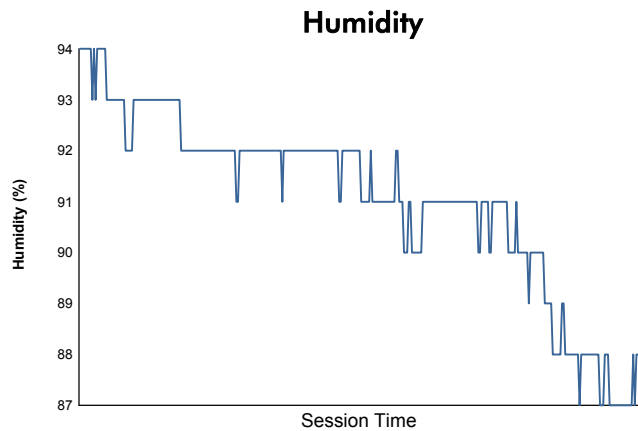

Computerised results and timing service

**6 Hours of Shanghai**  
**FIA WEC**  
**Race**  
**Weather Report**

Track Status:

**WET**