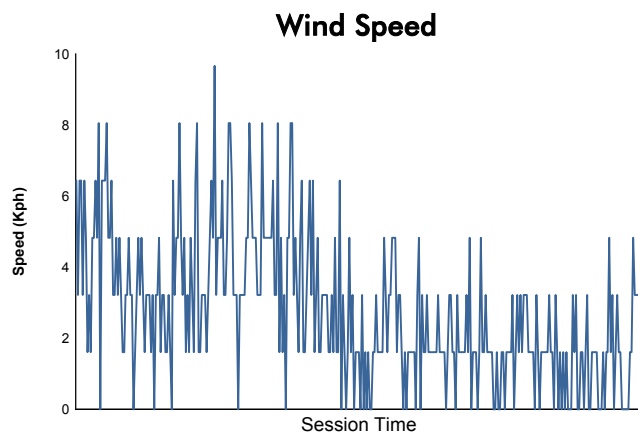

Computerised results and timing service

**6 Hours of Shanghai**  
**FIA WEC**  
**Race**  
**Weather Report**

Track Status:

**WET**