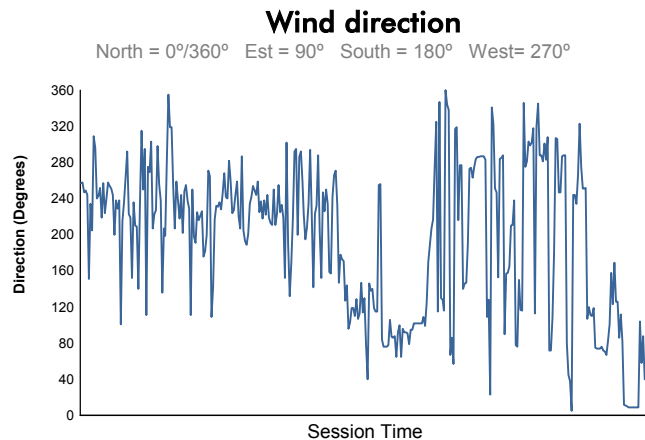

Computerised results and timing service

**6 Hours of Shanghai**  
**FIA WEC**  
**Race**  
**Weather Report**

Track Status:

**WET**