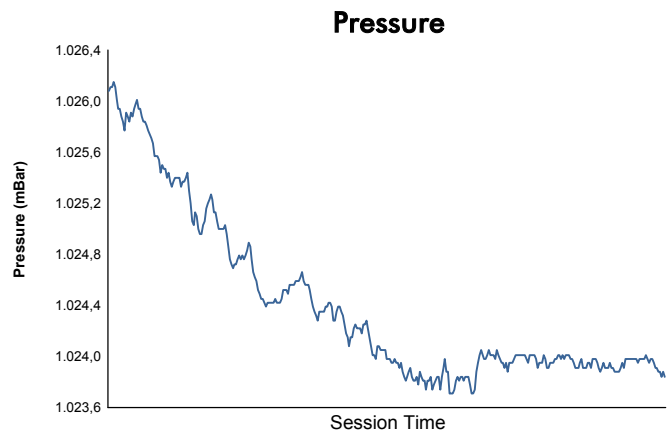

Computerised results and timing service

**6 Hours of Shanghai**  
**FIA WEC**  
**Race**  
**Weather Report**

Track Status:

**WET**