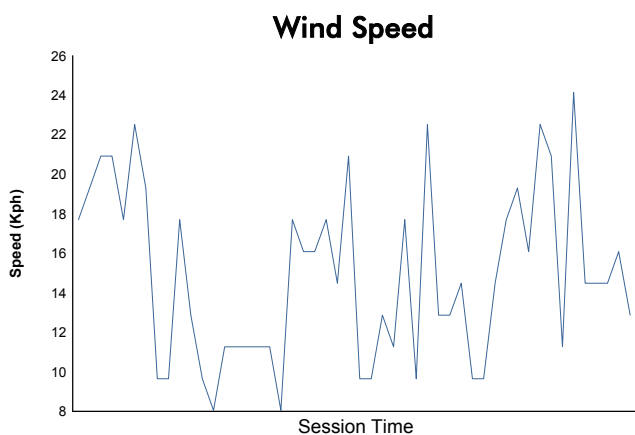

Computerised results and timing service
6 HOURS OF SILVERSTONE
ILMC
Qualifying Practice
Weather Report

Track Status: **WET**