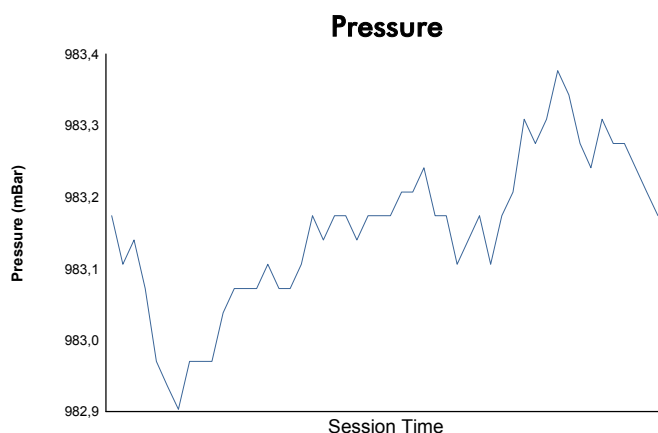

Computerised results and timing service
6 HOURS OF SILVERSTONE
ILMC
Qualifying Practice
Weather Report

Track Status: **WET**