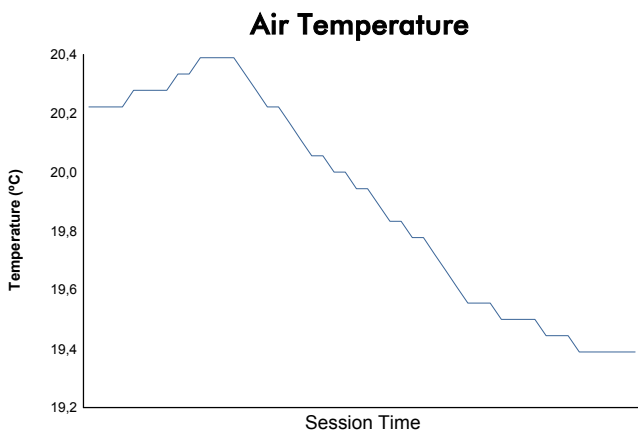

Computerised results and timing service
6 HOURS OF SILVERSTONE
ILMC
Qualifying Practice
Weather Report

Track Status: **WET**