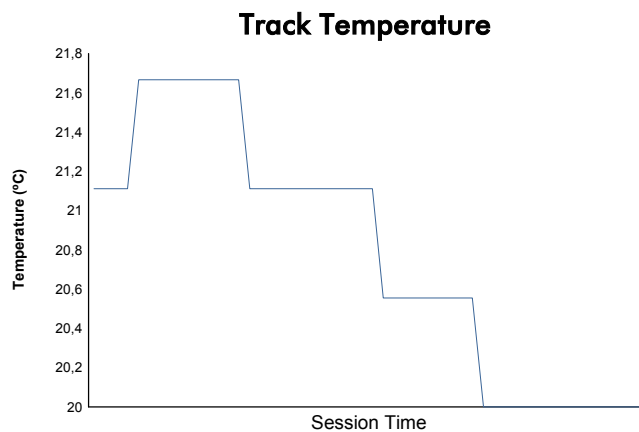

Computerised results and timing service
6 HOURS OF SILVERSTONE
ILMC
Qualifying Practice
Weather Report

Track Status: **WET**