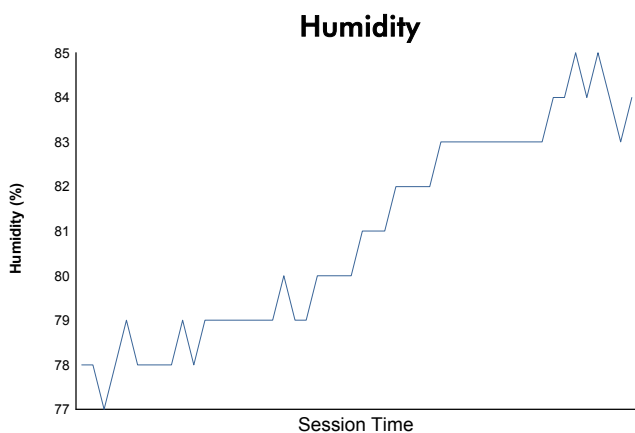

Computerised results and timing service
6 HOURS OF SILVERSTONE
ILMC
Qualifying Practice
Weather Report

Track Status: **WET**