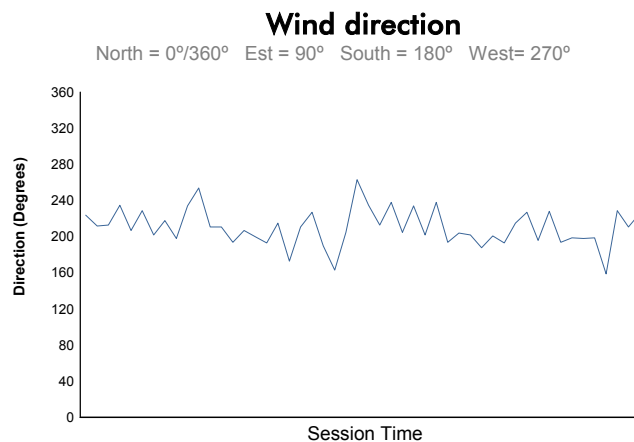

Computerised results and timing service
6 HOURS OF SILVERSTONE
ILMC
Qualifying Practice
Weather Report

Track Status: **WET**