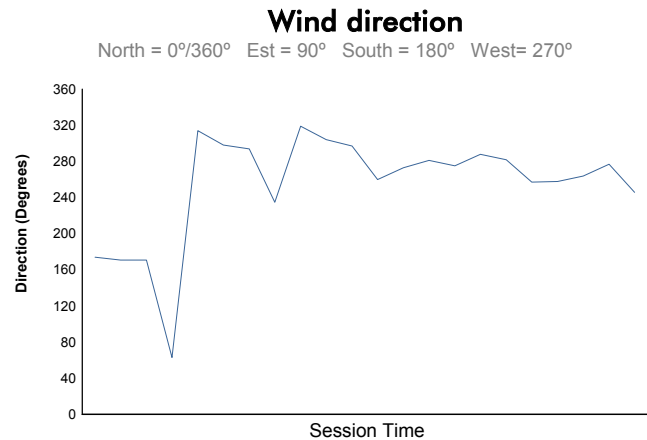

Computerised results and timing service

**6 HOURS OF LE CASTELLET**  
**LE MANS SERIES**  
**Warm-Up**  
**Weather Report**

Track Status:

**DRY**