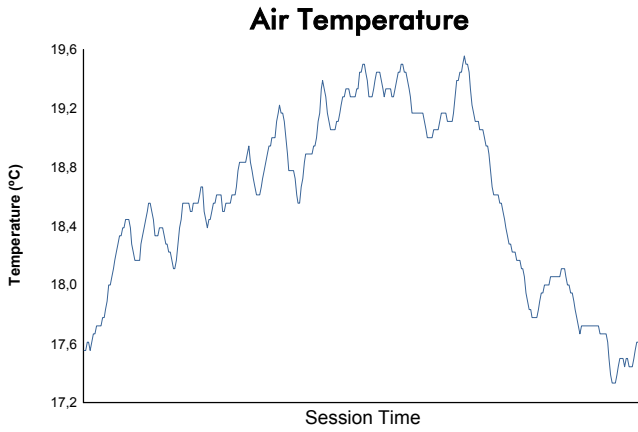

Computerised results and timing service

6 HOURS OF LE CASTELLET
LE MANS SERIES
Race
Weather Report

Track Status:

DRY