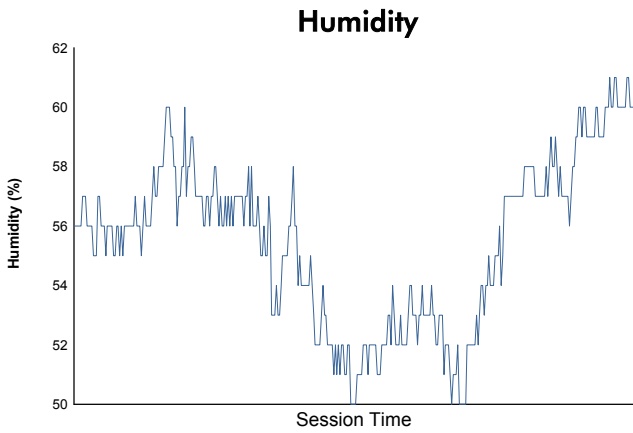

Computerised results and timing service

6 HOURS OF LE CASTELLET
LE MANS SERIES
Race
Weather Report

Track Status:

DRY