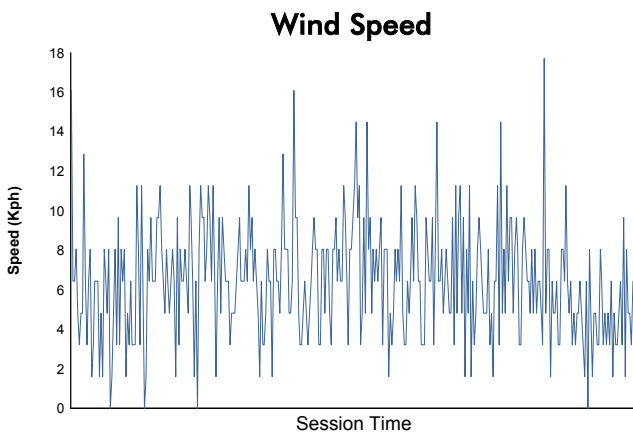

Computerised results and timing service

6 HOURS OF LE CASTELLET
LE MANS SERIES
Race
Weather Report

Track Status:

DRY