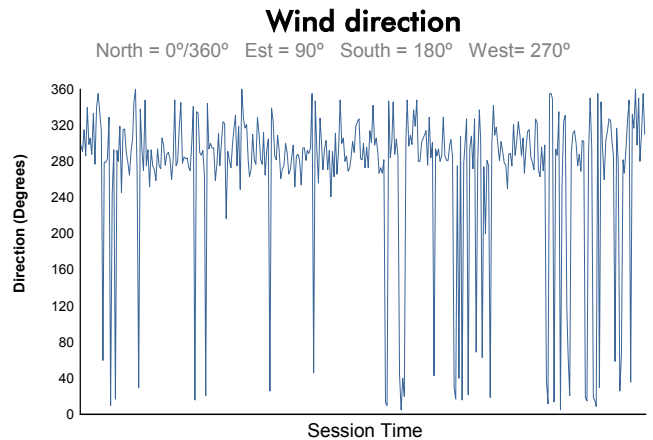

Computerised results and timing service

6 HOURS OF LE CASTELLET
LE MANS SERIES
Race
Weather Report

Track Status:

DRY