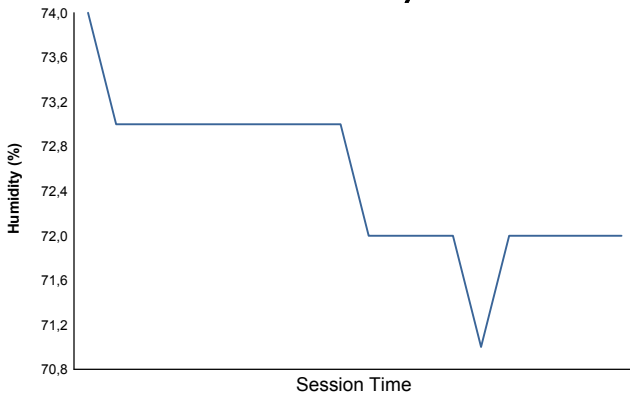

Computerised results and timing service
6 Hours of Nürburgring
FIA WEC
Qualifying LMP1 & LMP2
Weather Report

Air Temperature

Track Temperature

Humidity

Pressure

Wind Speed

Wind direction

Track Status: