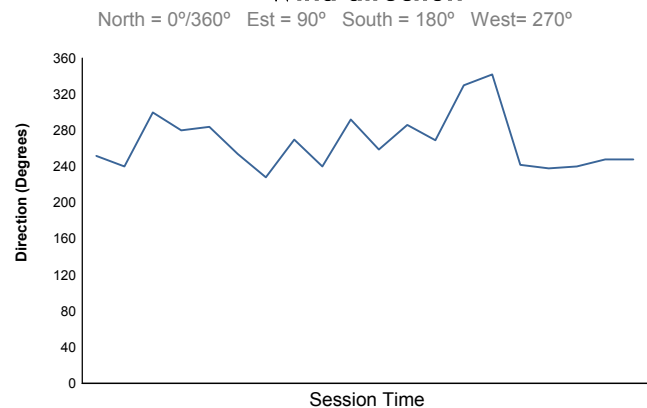

Computerised results and timing service
6 Hours of Nürburgring
FIA WEC
Qualifying LMP1 & LMP2
Weather Report

Air Temperature

Track Temperature

Humidity

Pressure

Wind Speed

Wind direction

Track Status:

DRY