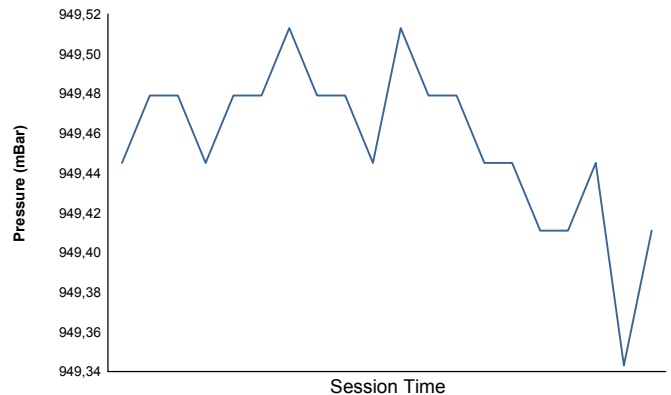

Computerised results and timing service
6 Hours of Nürburgring
FIA WEC
Qualifying LMP1 & LMP2
Weather Report

Air Temperature

Track Temperature

Humidity

Pressure

Wind Speed

Wind direction

Track Status: