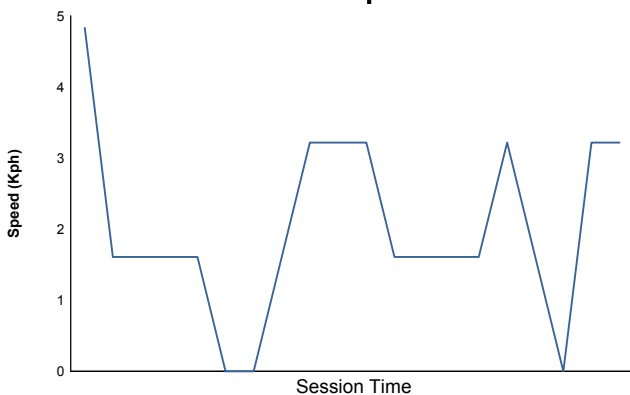

Computerised results and timing service
6 Hours of Nürburgring
FIA WEC
Qualifying LMP1 & LMP2
Weather Report

Air Temperature

Track Temperature

Humidity

Pressure

Wind Speed

Wind direction

Track Status: