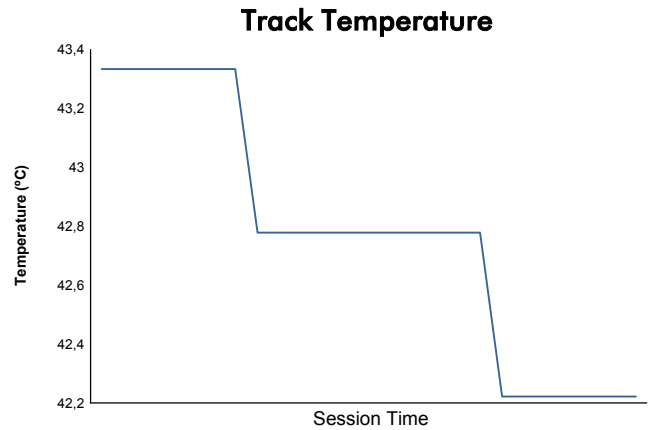

Computerised results and timing service

**6 Hours of Circuit of the Americas**  
**FIA WEC**  
**Qualifying LMP1 & LMP2**  
**Weather Report**

Track Status:

**DRY**