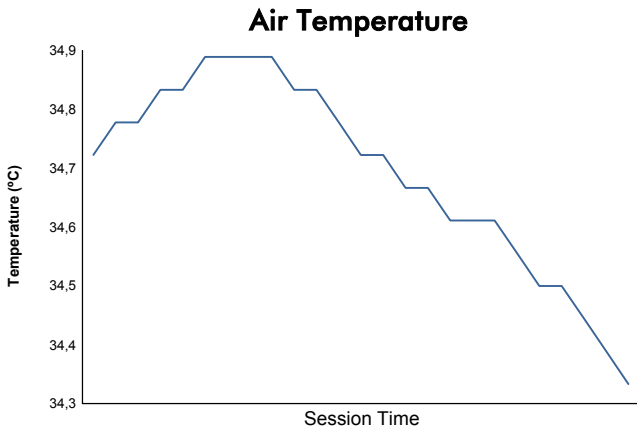

Computerised results and timing service

**6 Hours of Circuit of the Americas**  
**FIA WEC**  
**Qualifying LMP1 & LMP2**  
**Weather Report**

Track Status:

**DRY**