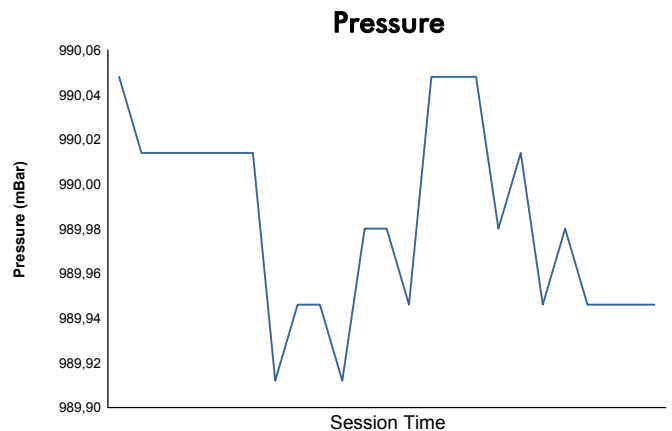

Computerised results and timing service

**6 Hours of Circuit of the Americas**  
**FIA WEC**  
**Qualifying LMP1 & LMP2**  
**Weather Report**

Track Status:

**DRY**