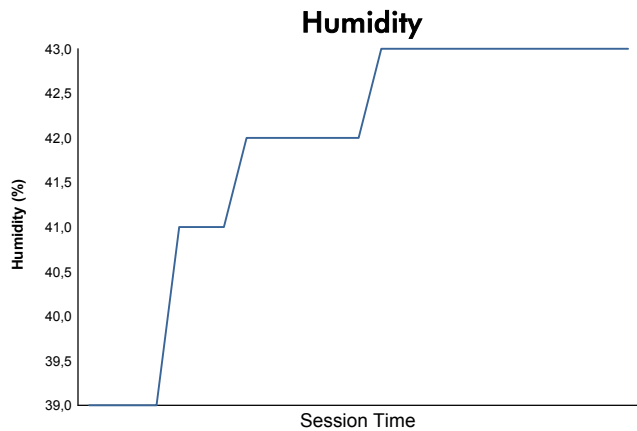

Computerised results and timing service

**6 Hours of Circuit of the Americas**  
**FIA WEC**  
**Qualifying LMP1 & LMP2**  
**Weather Report**

Track Status:

**DRY**