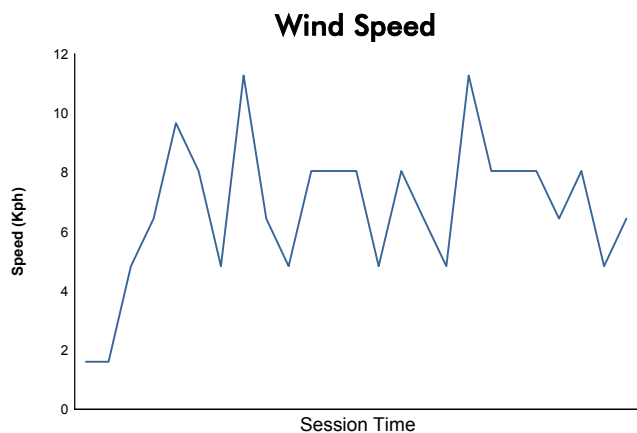

Computerised results and timing service

**6 Hours of Circuit of the Americas**  
**FIA WEC**  
**Qualifying LMP1 & LMP2**  
**Weather Report**

Track Status:

**DRY**