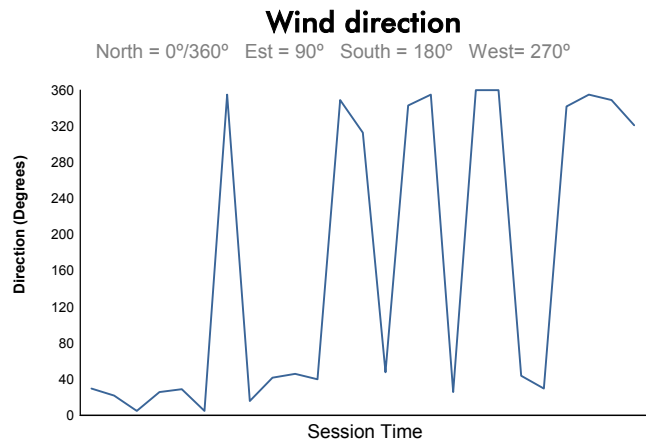

Computerised results and timing service

**6 Hours of Circuit of the Americas**  
**FIA WEC**  
**Qualifying LMP1 & LMP2**  
**Weather Report**

Track Status:

**DRY**