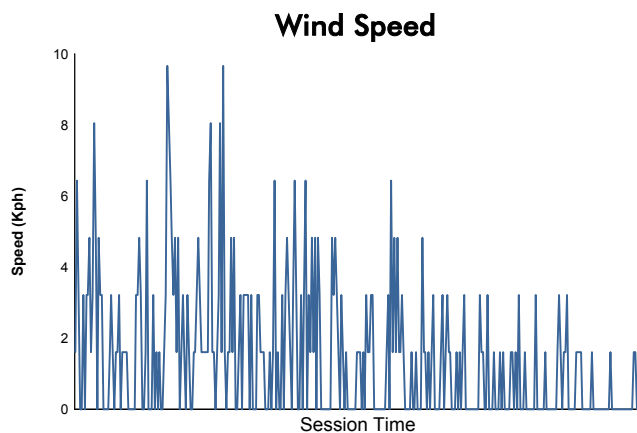

Computerised results and timing service

**6 Hours of Shanghai**  
**FIA WEC**  
**Race**  
**Weather Report**

Track Status:

**DRY**