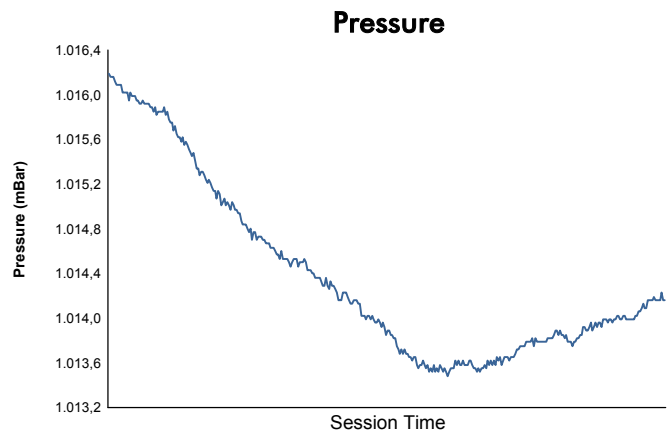

Computerised results and timing service

**6 Hours of Shanghai**  
**FIA WEC**  
**Race**  
**Weather Report**

Track Status:

**DRY**