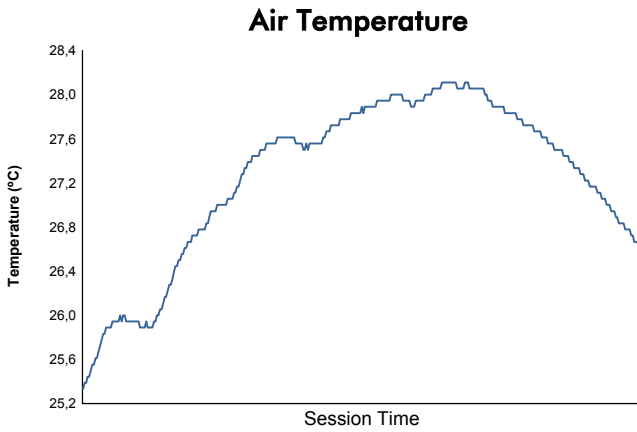

Computerised results and timing service

**6 Hours of Shanghai**  
**FIA WEC**  
**Race**  
**Weather Report**

Track Status:

**DRY**