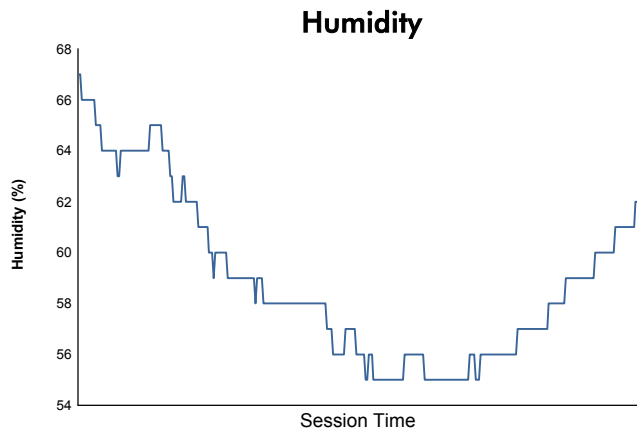

Computerised results and timing service

**6 Hours of Shanghai**  
**FIA WEC**  
**Race**  
**Weather Report**

Track Status:

**DRY**