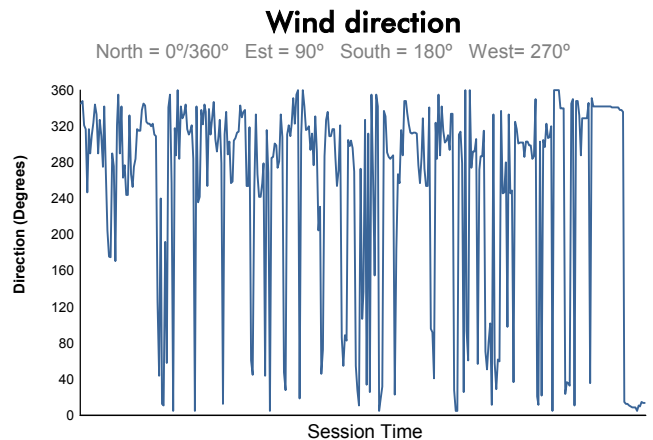

Computerised results and timing service

**6 Hours of Shanghai**  
**FIA WEC**  
**Race**  
**Weather Report**

Track Status:

**DRY**