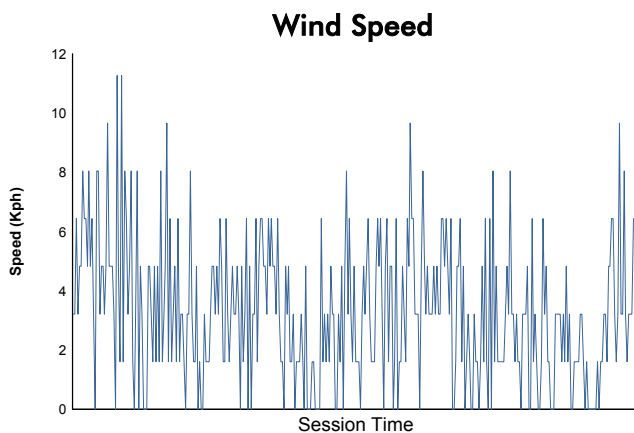

Computerised results and timing service

**6 Hours of Spa-Francorchamps**  
**FIA WEC**  
**Race**  
**Weather Report**

Track Status:

**WET**