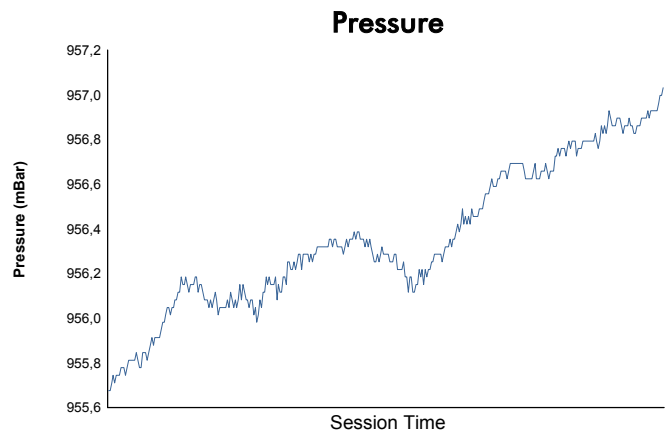

Computerised results and timing service

**6 Hours of Spa-Francorchamps**  
**FIA WEC**  
**Race**  
**Weather Report**

Track Status:

**WET**