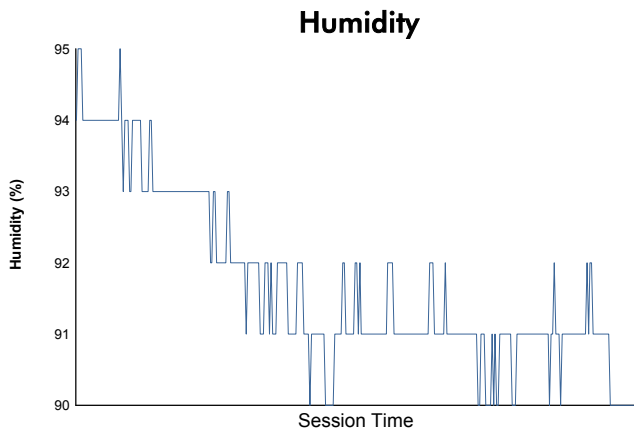

Computerised results and timing service

**6 Hours of Spa-Francorchamps**  
**FIA WEC**  
**Race**  
**Weather Report**

Track Status:

**WET**