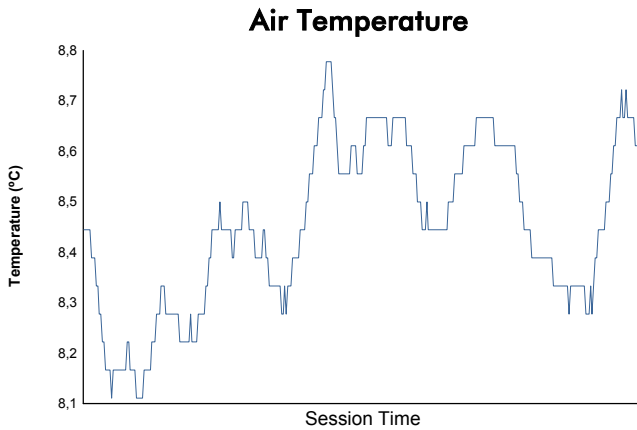

Computerised results and timing service

**6 Hours of Spa-Francorchamps**  
**FIA WEC**  
**Race**  
**Weather Report**

Track Status:

**WET**