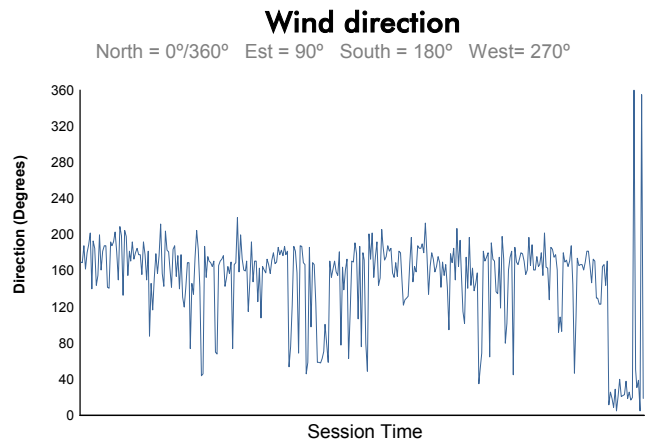

Computerised results and timing service

**6 Hours of Spa-Francorchamps**  
**FIA WEC**  
**Race**  
**Weather Report**

Track Status:

**WET**