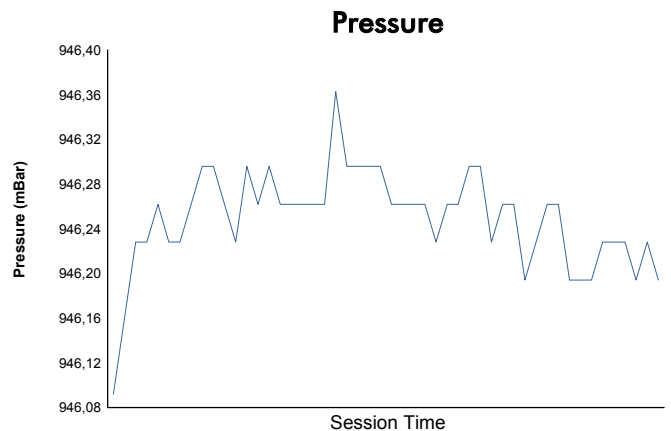

Computerised results and timing service

**6 Hours of Fuji
FIA WEC
Qualifying Practice
Weather Report**

Track Status: **DRY**