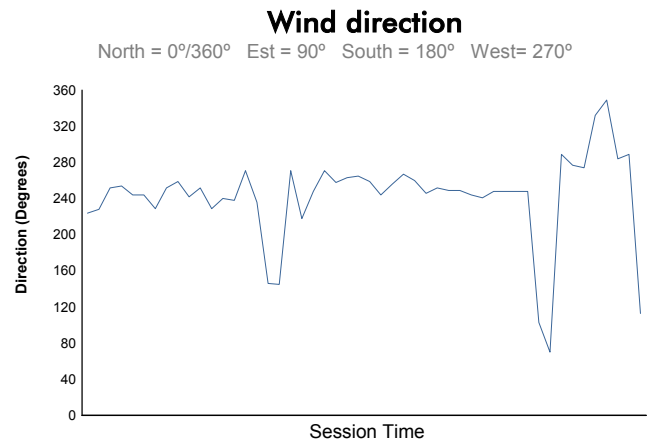

Computerised results and timing service

**6 Hours of Fuji
FIA WEC
Qualifying Practice
Weather Report**

Track Status: **DRY**