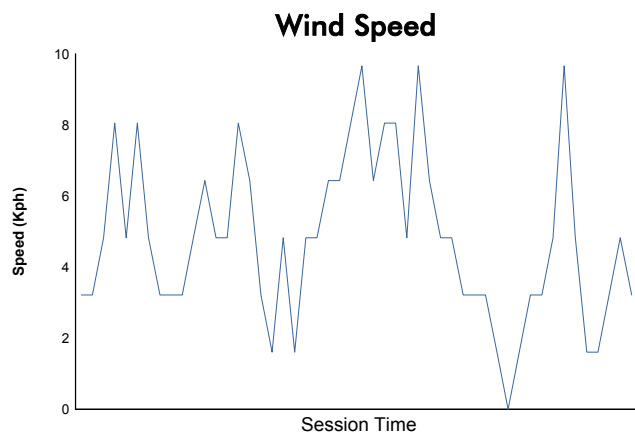

Computerised results and timing service

**6 Hours of Fuji
FIA WEC
Qualifying Practice
Weather Report**

Track Status: **DRY**