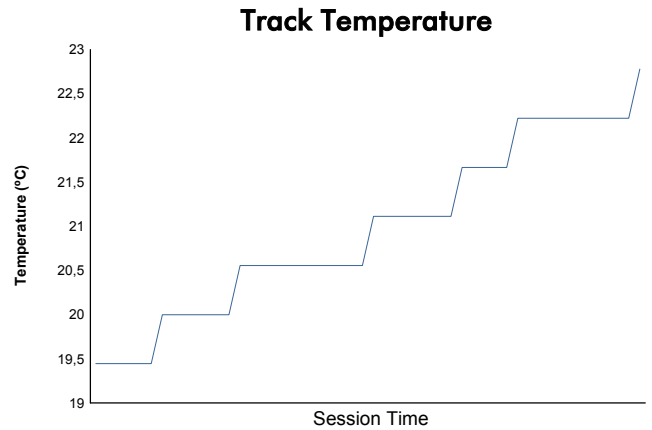

Computerised results and timing service

**6 Hours of Fuji
FIA WEC
Qualifying Practice
Weather Report**

Track Status: **DRY**