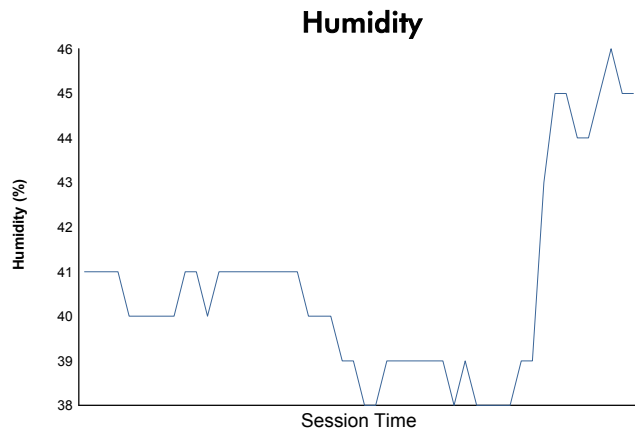

Computerised results and timing service

**6 Hours of Fuji
FIA WEC
Qualifying Practice
Weather Report**

Track Status: **DRY**