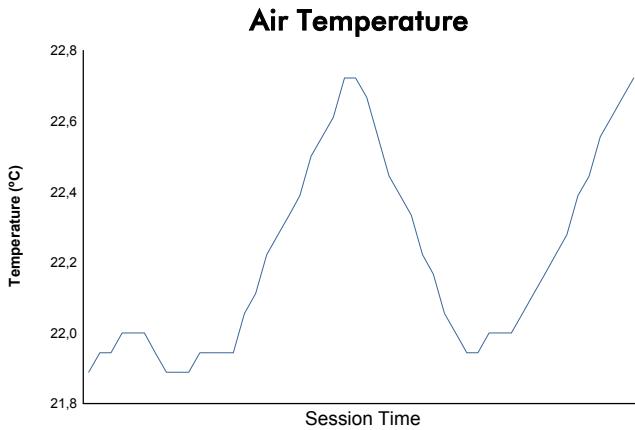

Computerised results and timing service

**6 Hours of Fuji
FIA WEC
Qualifying Practice
Weather Report**

Track Status: **DRY**